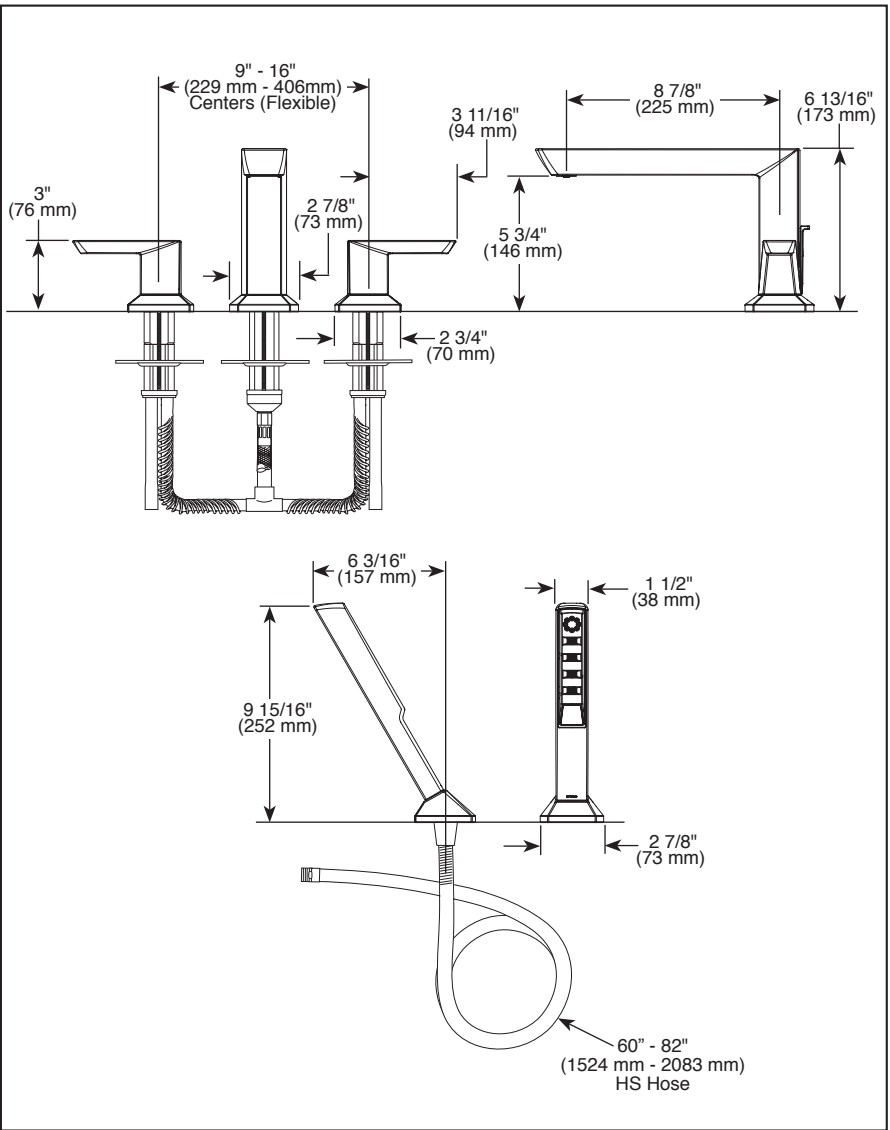

▲ Designate proper finish suffix

BRIZO®

ROMAN TUB FAUCET TRIM

- Vettis™ Bath Collection
- Three Hole Installation (T67388)
- Four Hole Installation (T67488)

STANDARD SPECIFICATIONS:

- Trim only for two handle Roman Tub faucet for concealed mounting
- Temperature and volume controlled with handles
- Rough-In kit must also be ordered to complete installation (R64707 for four hole and R62707 for three hole). There are separate specification sheets on each rough-in kit if more details are required.
- Handshower includes double check valves for backflow prevention (T67488)
- Handshower maximum 1.75 gpm @ 80 psi, 6.6 L/min @ 550 kPa
- Accommodates up to 2 1/2" deck thickness
- 60" - 82" (1524 mm - 2159 mm) stretchable finished metal hose

WARRANTY

- Lifetime limited warranty on parts (other than electronic parts and batteries) and finishes: or, for commercial users, for 5 years from date of purchase.
- 5 year limited warranty on electronic parts (other than batteries); or, for commercial users, for 1 year from the date of purchase. No warranty is provided on batteries.

COMPLIES WITH:

- ASME A112.18.1 / CSA B125.1
- Indicates compliance to ICC/ANSI A117.1- Valve control only
- EPA WaterSense® - Applies to handshower only - RP92007*