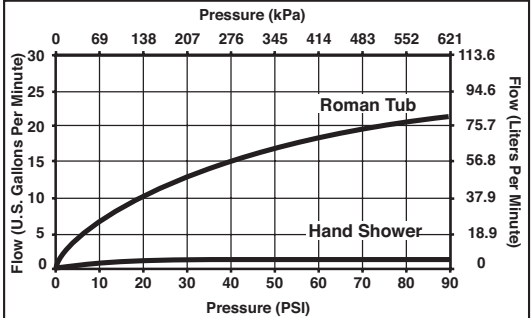

Brizo Kitchen & Bath Company reserves the right (1) to make changes in specifications and materials, and (2) to change or discontinue models, both without notice or obligation. Dimensions are for reference only. See current full-line price book or www.brizo.com for finish options and product availability.
BSP-B-T67388 Rev. B